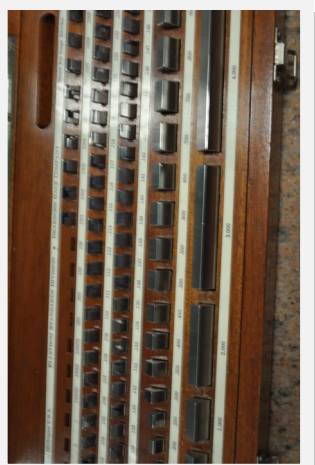

PRE-OWNED EQUIPMENT

- Assorted Gage Block Sets
- 81 Piece English
- Steel—Chrome Plated
- Rectangle/ Grade B
- Calibrated ISO 17025

Call for formal quotation

Inspec, Inc.

7282 Haggerty Rd

Canton, MI 48187

Phone: 734-451-8740