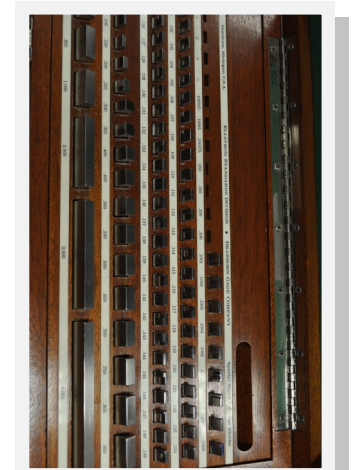

PRE-OWNED EQUIPMENT

- Assorted Gage Block Sets
- 81 Piece English
- Steel—Chrome Plated
- Rectangle/ Grade B
- Calibrated ISO 17025

Call for formal quotation

Inspec, Inc.

7282 Haggerty Rd

Canton, MI 48187

Phone: 734-451-8740